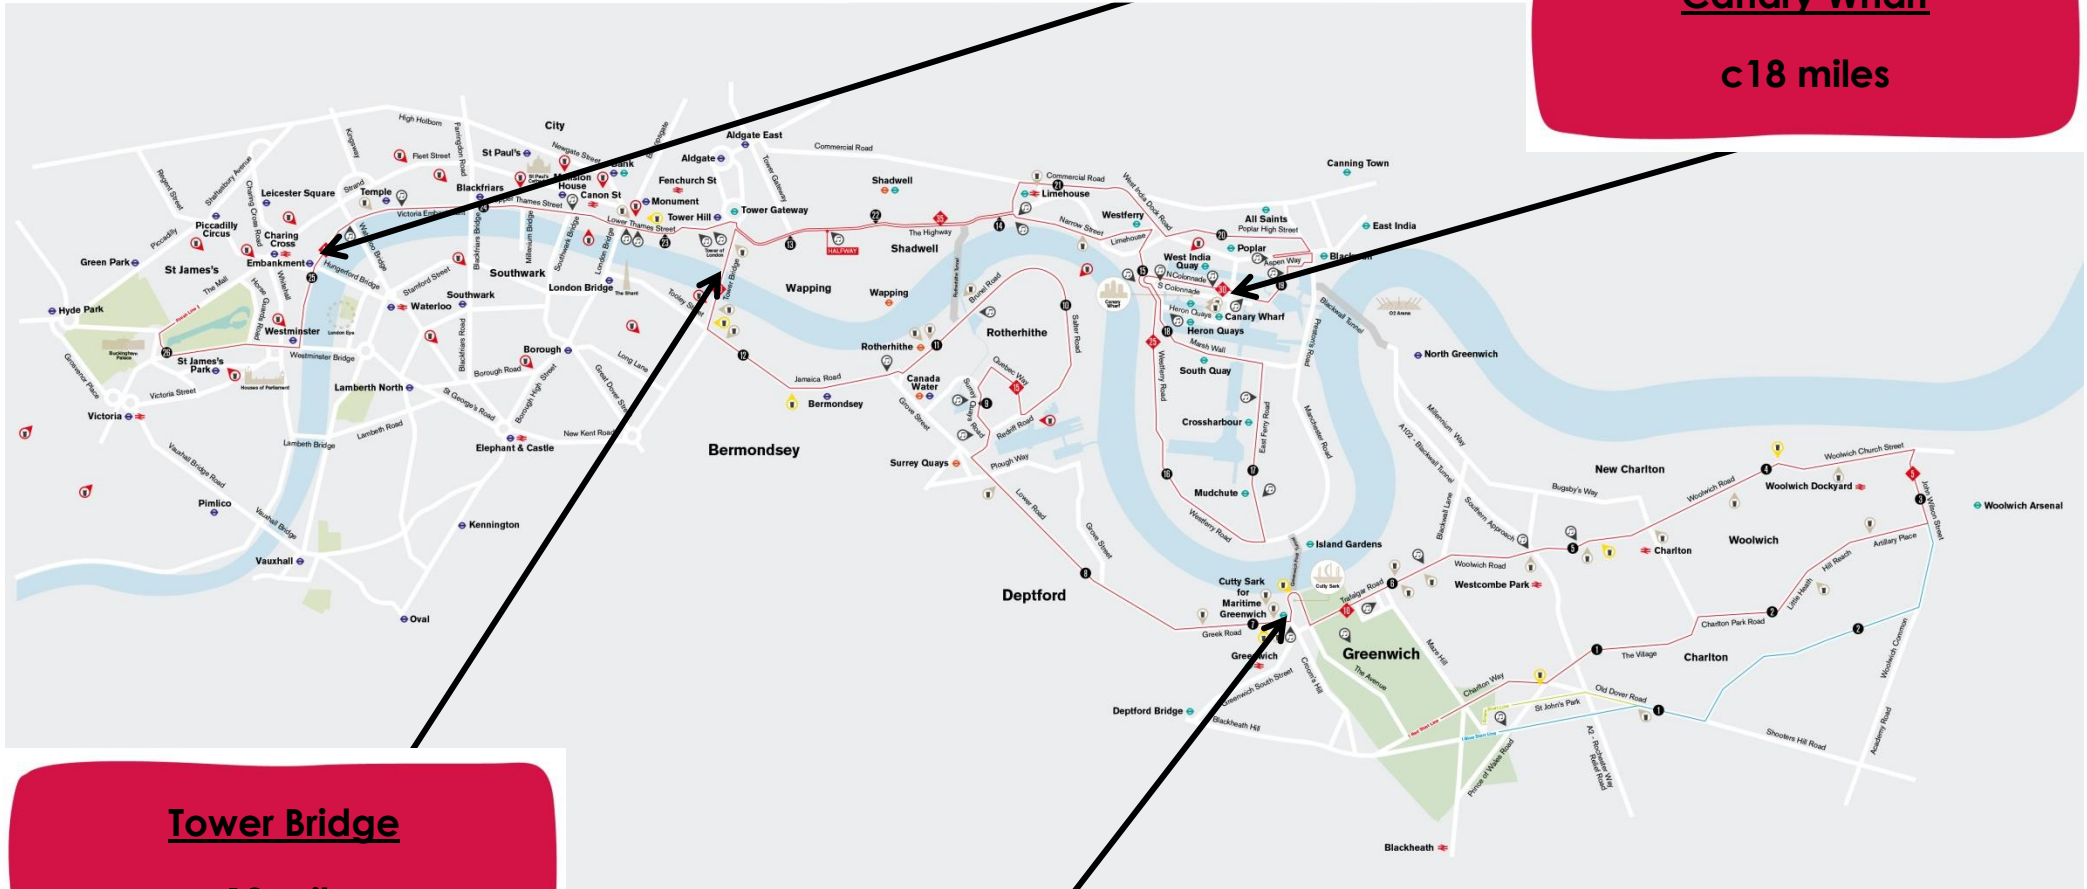

Children with Cancer UK Cheering Points

Embankment
c24 miles

Canary Wharf
c18 miles

Tower Bridge
c12 miles

Cutty Sark
c6 miles